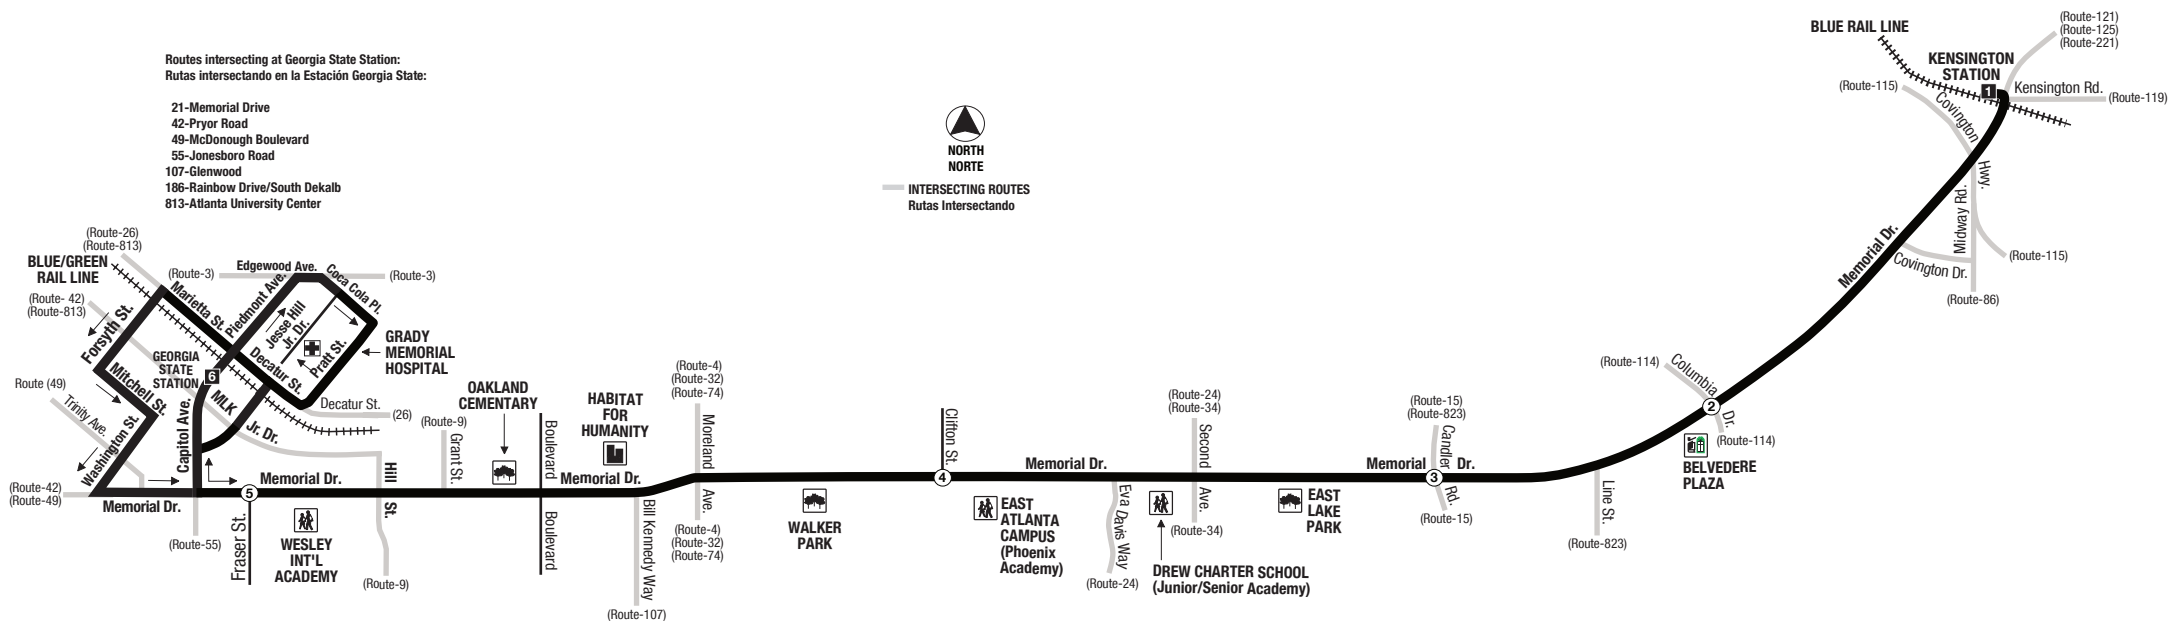

- 21-Memorial Drive
- 42-Pryor Road
- 49-McDonough Boulevard
- 55-Jonesboro Road
- 107-Glenwood
- 186-Rainbow Drive/South Dekalb
- 813-Atlanta University Center

- 8-North Druid Hills Road
- 21-Memorial Drive
- 86-Fairington Road
- 115-Covington Highway
- 119-Hairston Road/Stone Mountain Village
- 121-Memorial Drive/North Hairston Road
- 125-Clarkston
- 221-Memorial Drive Limited (Weekdays - Peak only)

NORTH
NORTE

--- INTERSECTING ROUTES
Rutas Intersectando